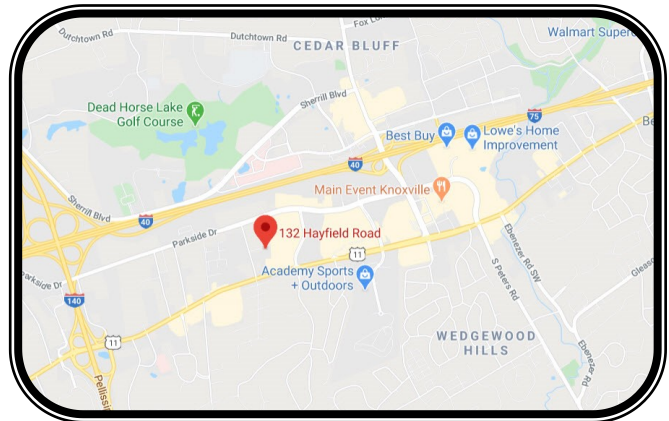

WEB SITE: <https://www.roanestate.edu/?6262-Knox-County-Center-for-Health-Sciences>

Hotels Nearby

Embassy Suites, Townplace Suites, Residence Inn by Marriott, Courtyard by Marriott, Best Western Plus Cedar Bluff Inn, Extended State America, Home2 Suites by Hilton, Hilton Garden Inn, Baymont by Wyndham, Red Roof Plus & Suites Knoxville West, and Drury Inn & Suites.

Directions

From East Knoxville, I-40W, heading toward Nashville

1. Take I-40 to Cedar Bluff exit (Exit 378A). Get in the right lane.
2. Turn left toward Kingston Pike at the bottom of the exit ramp.
3. Go 4/10 mile to Kingston Pike. Turn right on Kingston Pike.
4. Go 8/10 mile on Kingston Pike past the Market Place shopping center (with Kroger and Home Depot) and past the Windsor Square shopping center (with McDonald's and Big Lots).
5. At the next light turn right at the Weigel's store onto Hayfield Road.
6. Proceed north on Hayfield Road.
7. Turn right immediately after the red Roane State Health Sciences Center sign.
8. Continue straight until you reach the Roane State Health Sciences Center.

From Nashville, I-40E, heading toward Knoxville

1. Take the Cedar Bluff Road exit (Exit 378).
2. Turn right at the end of the exit ramp. Go 4/10 mile to Kingston Pike.
3. Turn right on Kingston Pike.
4. Go 8/10 mile on Kingston Pike past the Market Place shopping center (with Kroger and Home Depot) and past the Windsor Square shopping center (with McDonald's and Big Lots).
5. At the next light turn right at the Weigel's store onto Hayfield Road.
6. Proceed north on Hayfield Road.
7. Turn right immediately after the red Roane State Health Sciences Center sign.
8. Continue straight until you reach the Roane State Health Sciences Center.